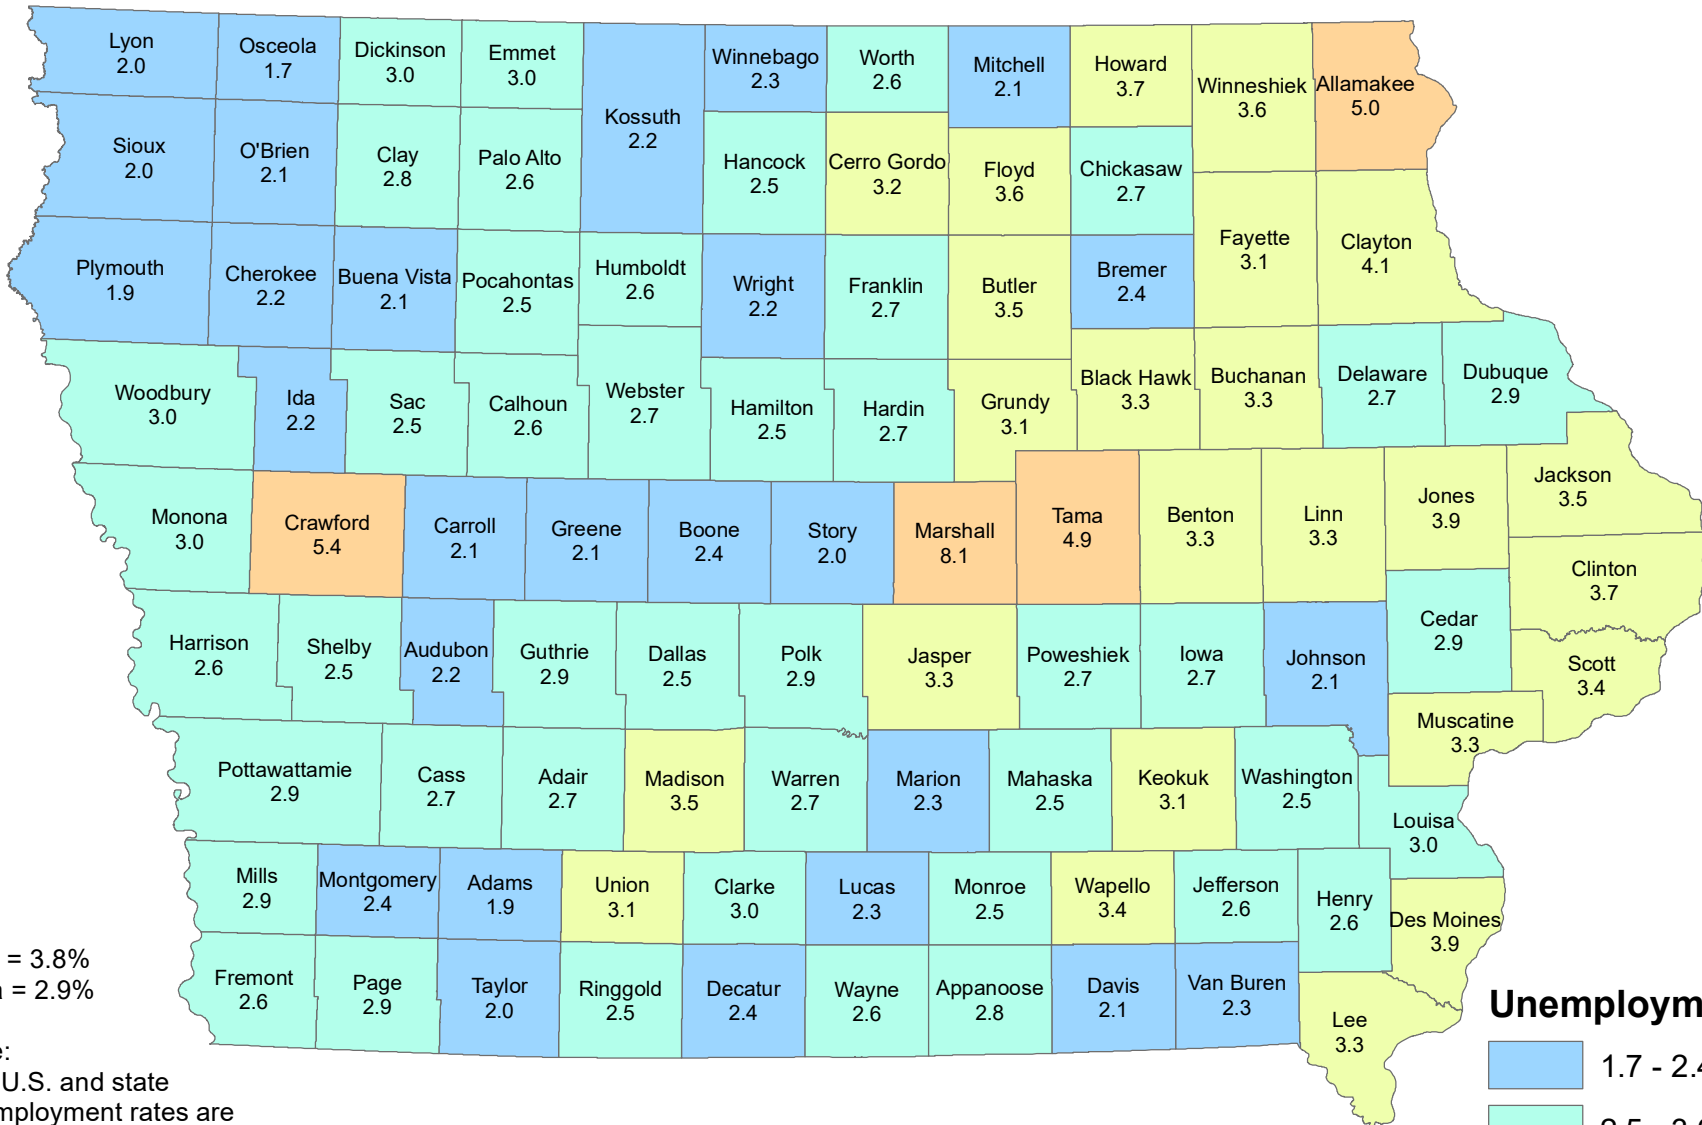

Iowa Unemployment Rates by County

March 2024

U.S. = 3.8%
Iowa = 2.9%

Note:
The U.S. and state
unemployment rates are
seasonally adjusted.

County unemployment
rates are not seasonally
adjusted.

Source: Labor Market Information Division, Iowa Workforce Development

Unemployment Rate